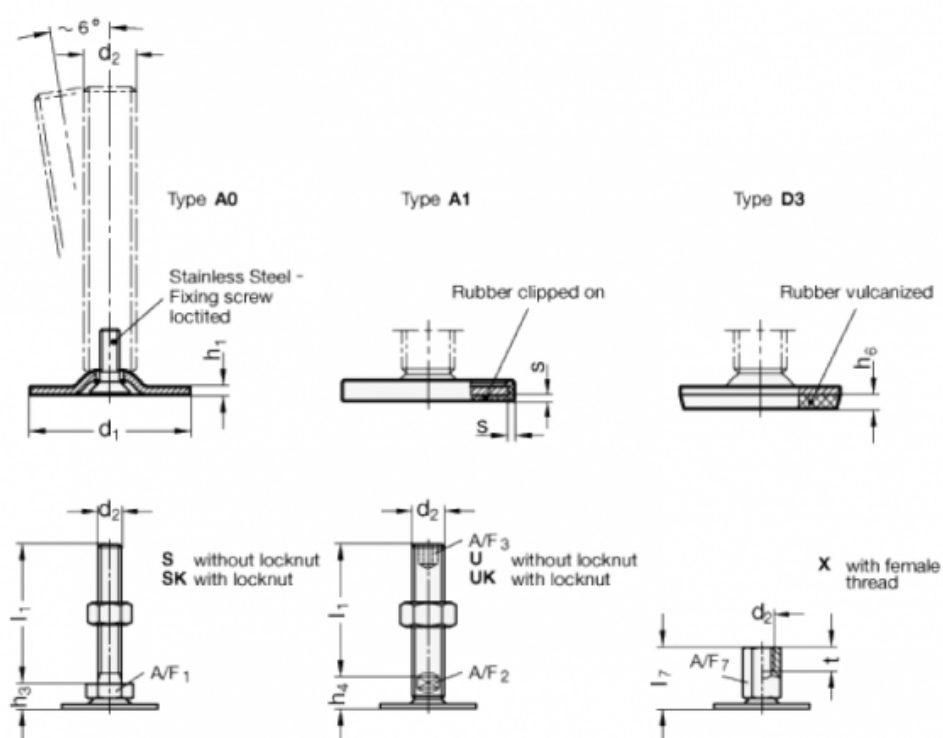

Article number: 204040M1060A0SK

Description: E+G levelling foot  
GN 40-40-M10-60-A0-SK

Note: SK With nut, External hexagon at the bottom

## Measures

A/F1	= 17
d1	= 40
d2	= M10
h1	= 2
h3	= 11
h6	=
l1	= 60
s	=